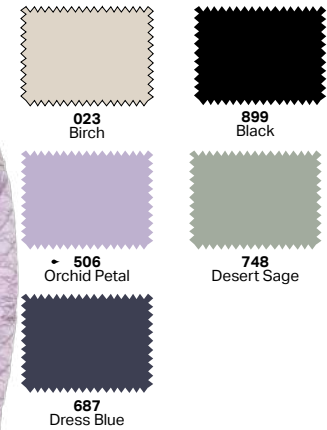

WATER RESISTANT

WATER RESISTANT

WATER RESISTANT

WATER RESISTANT

WATER RESISTANT