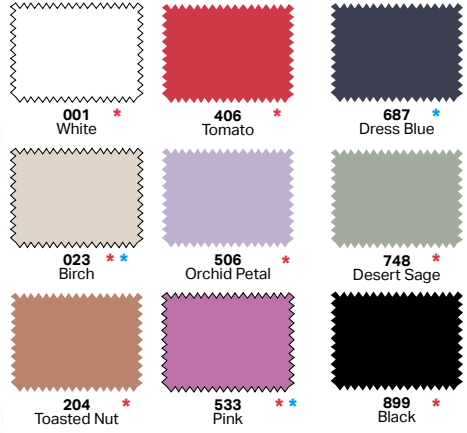

WATER RESISTANT

490 1807A Regular fit Down Jacket
Nylon
100%PA
Water Resistant