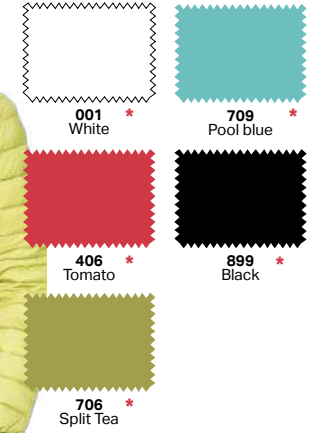

460P 1417A Regular fit Down Jacket
Nylon
100%PA
Water Resistant