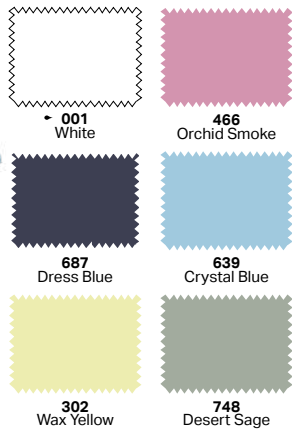

**890S
369P**

Oversize fit T-shirt with Graphics
Cotton Jersey 160GSM
100%CO

**852A
369P**

Slim fit Tie-Dye Printed T-shirt
Cotton Jersey 140GSM
100%CO

**852M
382R**

Slim fit Contrasts T-shirt
Blend Cotton 12GG
80%CO 20%EA