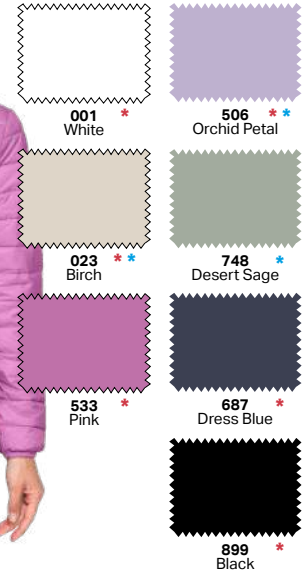

WATER RESISTANT

460Y 1417A Regular fit Down Jacket
Nylon
100%PA
Water Resistant

WATER RESISTANT