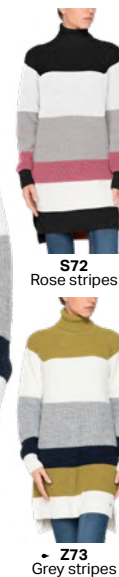

**884 380A** Comfort fit Half-zip fleece  
Brushed fleece 300gsm  
100%CO

**880 381A** Regular fit Hoodie  
Brushed fleece 300gsm  
70%PL 30%CO

**756 381A** Regular fit Joggers  
Brushed fleece 300gsm  
70%PL 30%CO

**885 206A** Regular fit Square neck sweater  
Viscose 12GG  
52%VI 28%PL 20%PA

**872 216A** Regular fit Chenille basic sweater  
Chenille  
100%PL

**888R 242A** Oversize fit Diamond pattern jumper  
Wool blend  
75%PC 10%VI 10%WO 5%WP