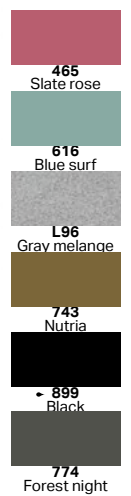

756 381A Regular fit Joggers
Brushed fleece 300gsm
70%PL 30%CO