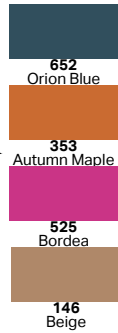

**SOVRATINGE-
RE COLORE
353 E 525**