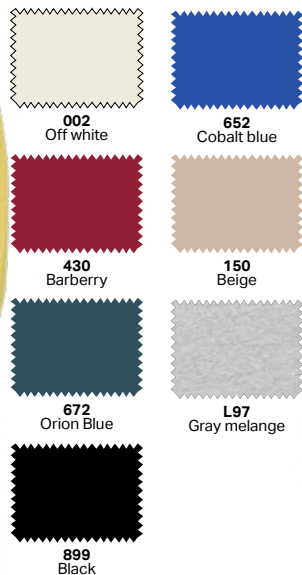

**884 380A** Comfort fit Half-zip fleece  
Brushed fleece 300gsm  
100%CO

**880 381A** Regular fit Hoodie  
Brushed fleece 300gsm  
70%PL 30%CO

**756 381A** Regular fit Joggers  
Brushed fleece 300gsm  
70%PL 30%CO

**885 206A** Regular fit Square neck sweater  
Viscose 12GG  
52%VI 28%PL 20%PA

**872 216A** Regular fit Chenille basic sweater  
Chenille  
100%PL

**888R 242A** Oversize fit Diamond pattern jumper  
Wool blend  
75%PC 10%VI 10%WO 5%WP

**878P 206A** Comfort fit Dolman sleeve sweater  
Viscose 12GG  
52%VI 28%PL 20%PA

**875R 216A** Oversize fit Chenille striped sweater  
Chenille  
100%PL

**893VM 243A** Oversize fit Oversize cardigan  
Wool blend  
42%PC 30%PA 14%WO 14%WM

**\* 872**  
**206A** Regular fit Round neck sweater  
Viscose 12GG  
52%VI 28%PL 20%PA

**\* 874**  
**206A** Regular fit Square neck sweater  
Viscose 12GG  
52%VI 28%PL 20%PA

**\* 893**  
**243A** Regular fit Crew neck cardigan  
Mix mohair 14% mohair 14% wool 42%  
acrylic 30% poliamide